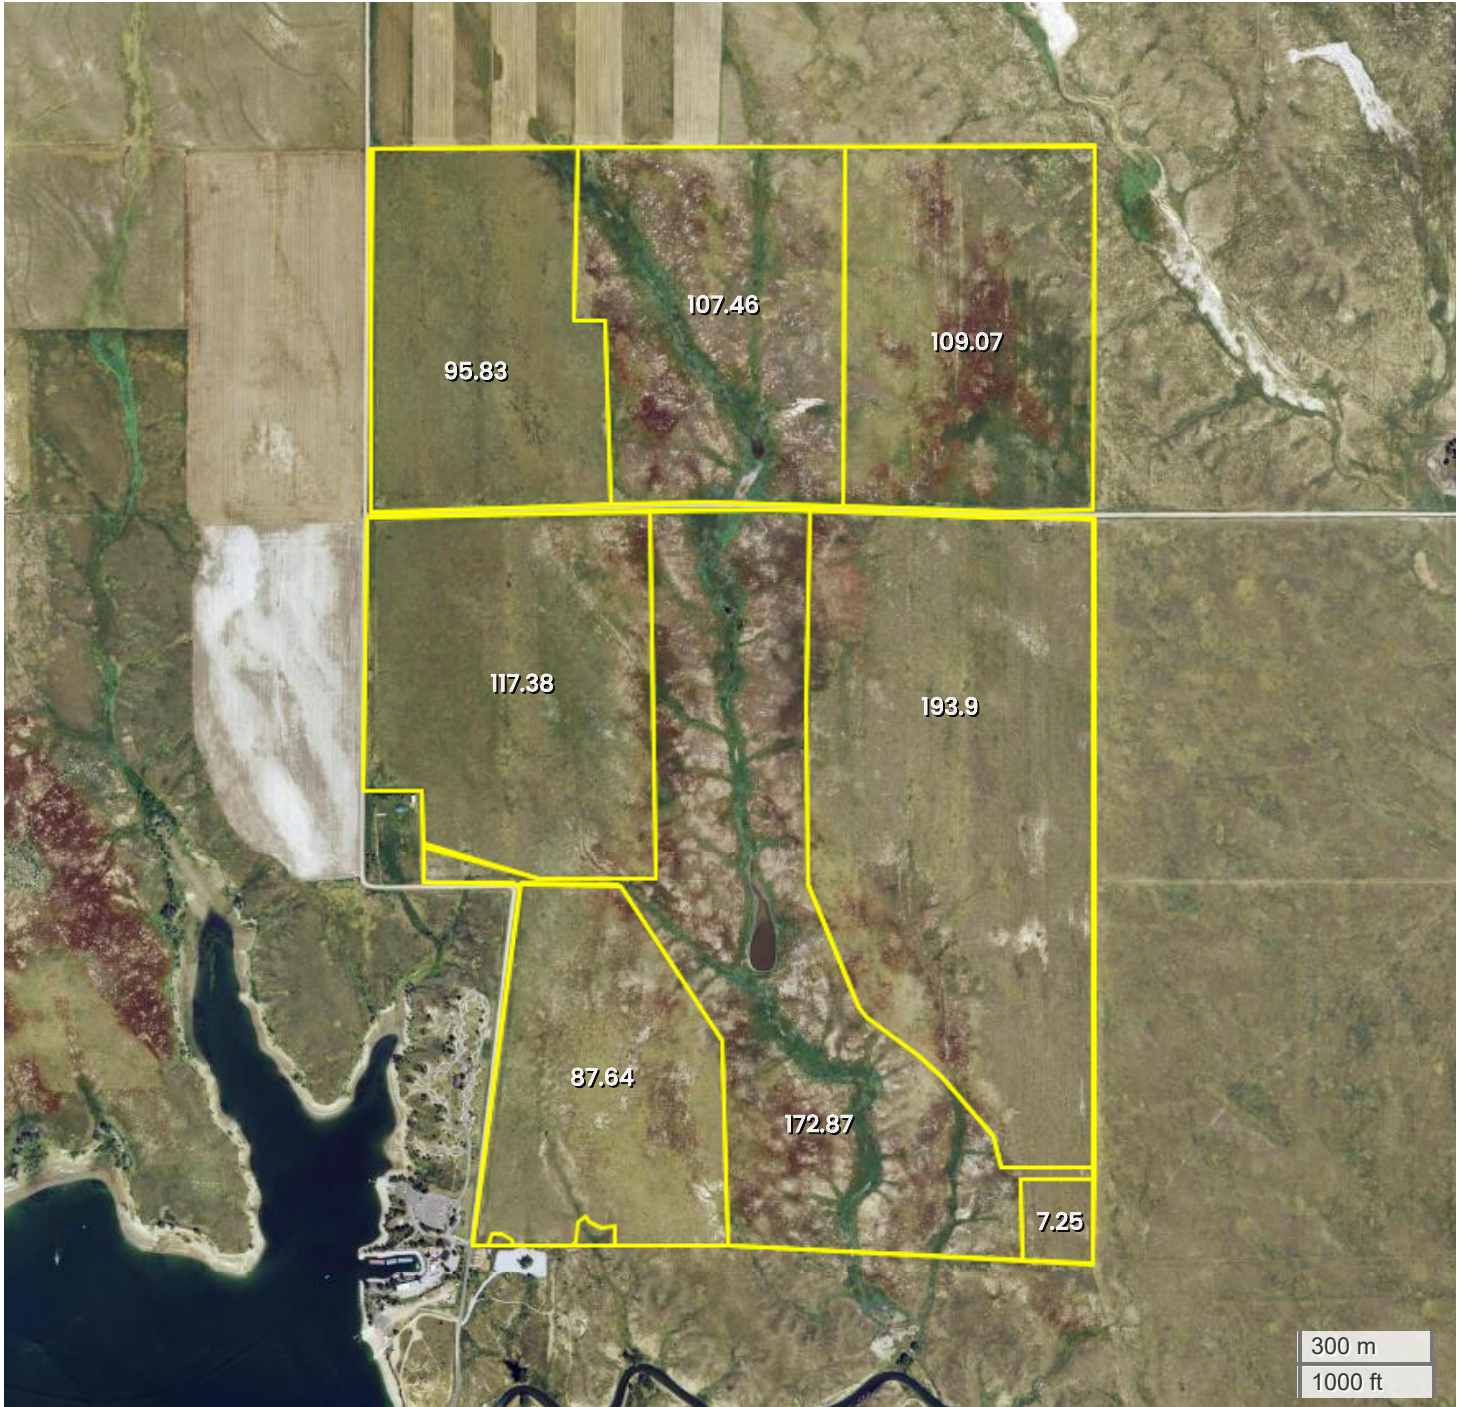

EAST PASTURE (SEC 26 & 35) (890.99 AC TOTAL, 611.07 AC TILLABLE)

AERIAL MAP

Center: 40.800048, -103.257861

35-10N-53W

Sterling CCD

Logan County, CO

FarmWorth, LLC makes no warranties, express or implied, regarding the accuracy of any information provided through FarmWorth.com. User is solely responsible for independently verifying all information prior to use and waives any claims against FarmWorth, LLC arising from inaccuracies in such information.